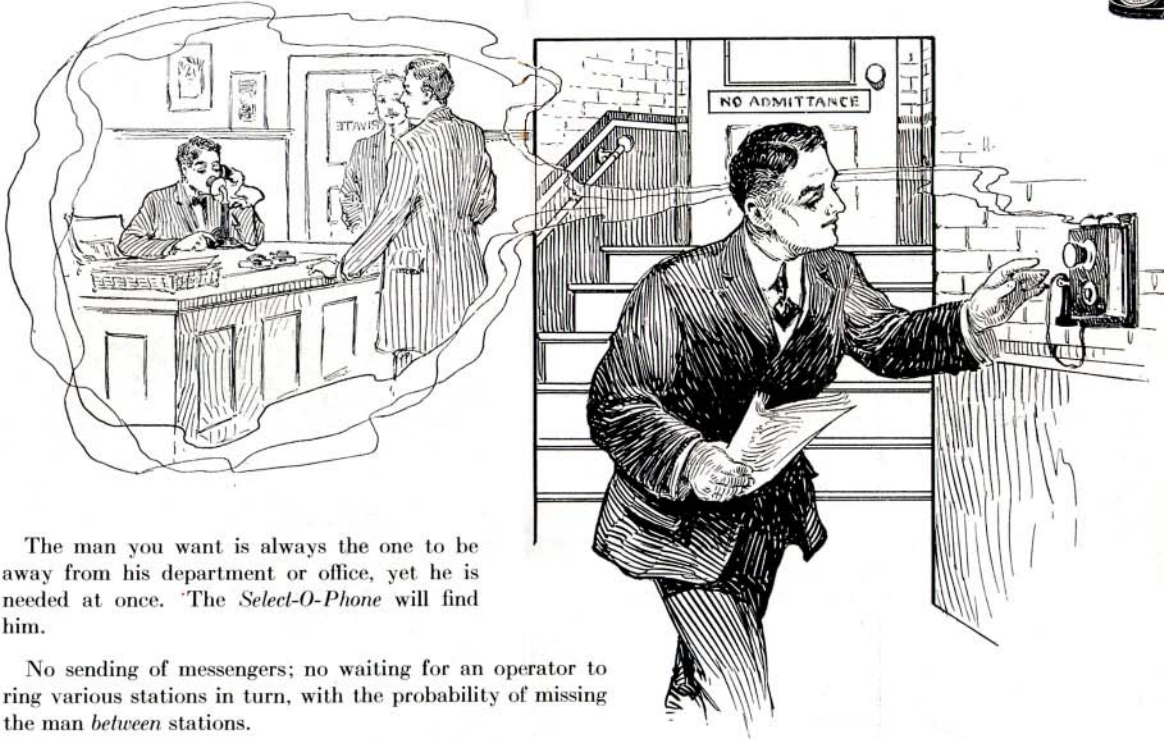

SELECT-O-PHONE
TRADE MARK
PERFECTED, AUTOMATIC, INTERIOR SERVICE

THE GENERAL CALL

GENERAL CALL
CONFERENCE
SERVICE

The man you want is always the one to be away from his department or office, yet he is needed at once. The *Select-O-Phone* will find him.

No sending of messengers; no waiting for an operator to ring various stations in turn, with the probability of missing the man *between* stations.

Simply turn the *Select-O-Phone* dial to general call and signal the party wanted. If he's in the plant, the general call will find him.

THE SELECT-O-PHONE FINDS THE PARTY WANTED, WHEN HE IS WANTED, WHEREVER HE IS.