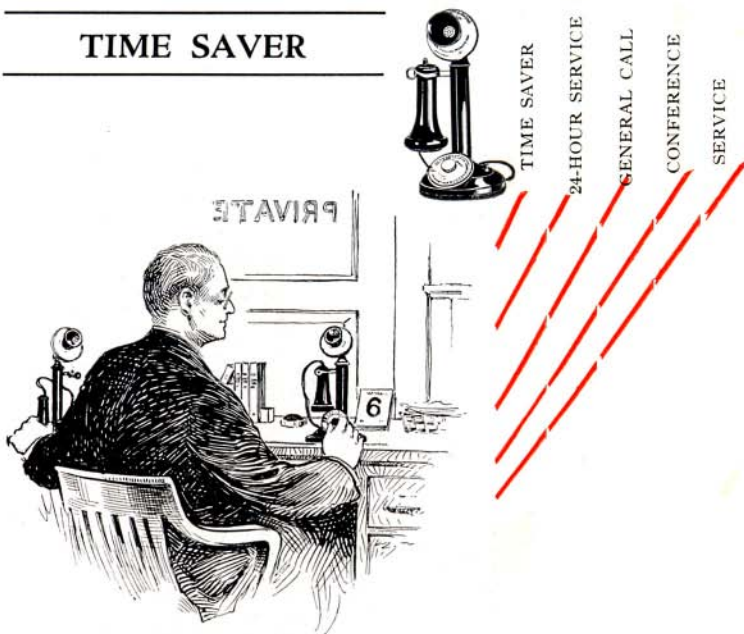

TRADE MARK

PERFECTED, AUTOMATIC, INTERIOR SERVICE

DESK INSTRUMENT

To operate the *Select-O-Phone*, but one motion is necessary—that of moving the dial to the number desired.

The connection is automatic when you lift the receiver.

TIME SAVER

TIME SAVER

24-HOUR SERVICE

GENERAL CALL

CONFERENCE

SERVICE

THE SELECT-O-PHONE SAVES THE EXECUTIVE'S TIME

Many of the world's most brilliant Thinkers fall short of being 100% EFFECTIVE Thinkers because they fail to get their thoughts reflected 100% promptly and accurately in the DOING of the work they plan. The *Select-O-Phone* bridges the gap between Thinker and Doer. It makes *action* almost as quick as *thought*. It radiates the personality and spreads the enthusiasm of the Chief Executive—the *dynamic core* of the entire business machine.

SELECT-O-PHONE

TRADE MARK

PERFECTED, AUTOMATIC, INTERIOR SERVICE

THE AUTOMATIC SWITCHBOARD

Compact, simple, may be placed inconspicuously upon the wall or hidden from view in a small closet or alcove.

A manual operator can make but one connection at a time—the *Select-O-Phone* will operate all lines at once.