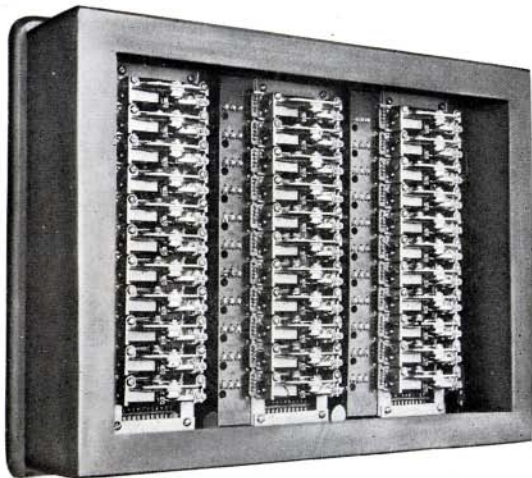

SELECT-O-PHONE

TRADE MARK

PERFECTED, AUTOMATIC, INTERIOR SERVICE

THE AUTOMATIC SWITCHBOARD

Compact, simple, may be placed inconspicuously upon the wall or hidden from view in a small closet or alcove.

A manual operator can make but one connection at a time—the *Select-O-Phone* will operate all lines at once.